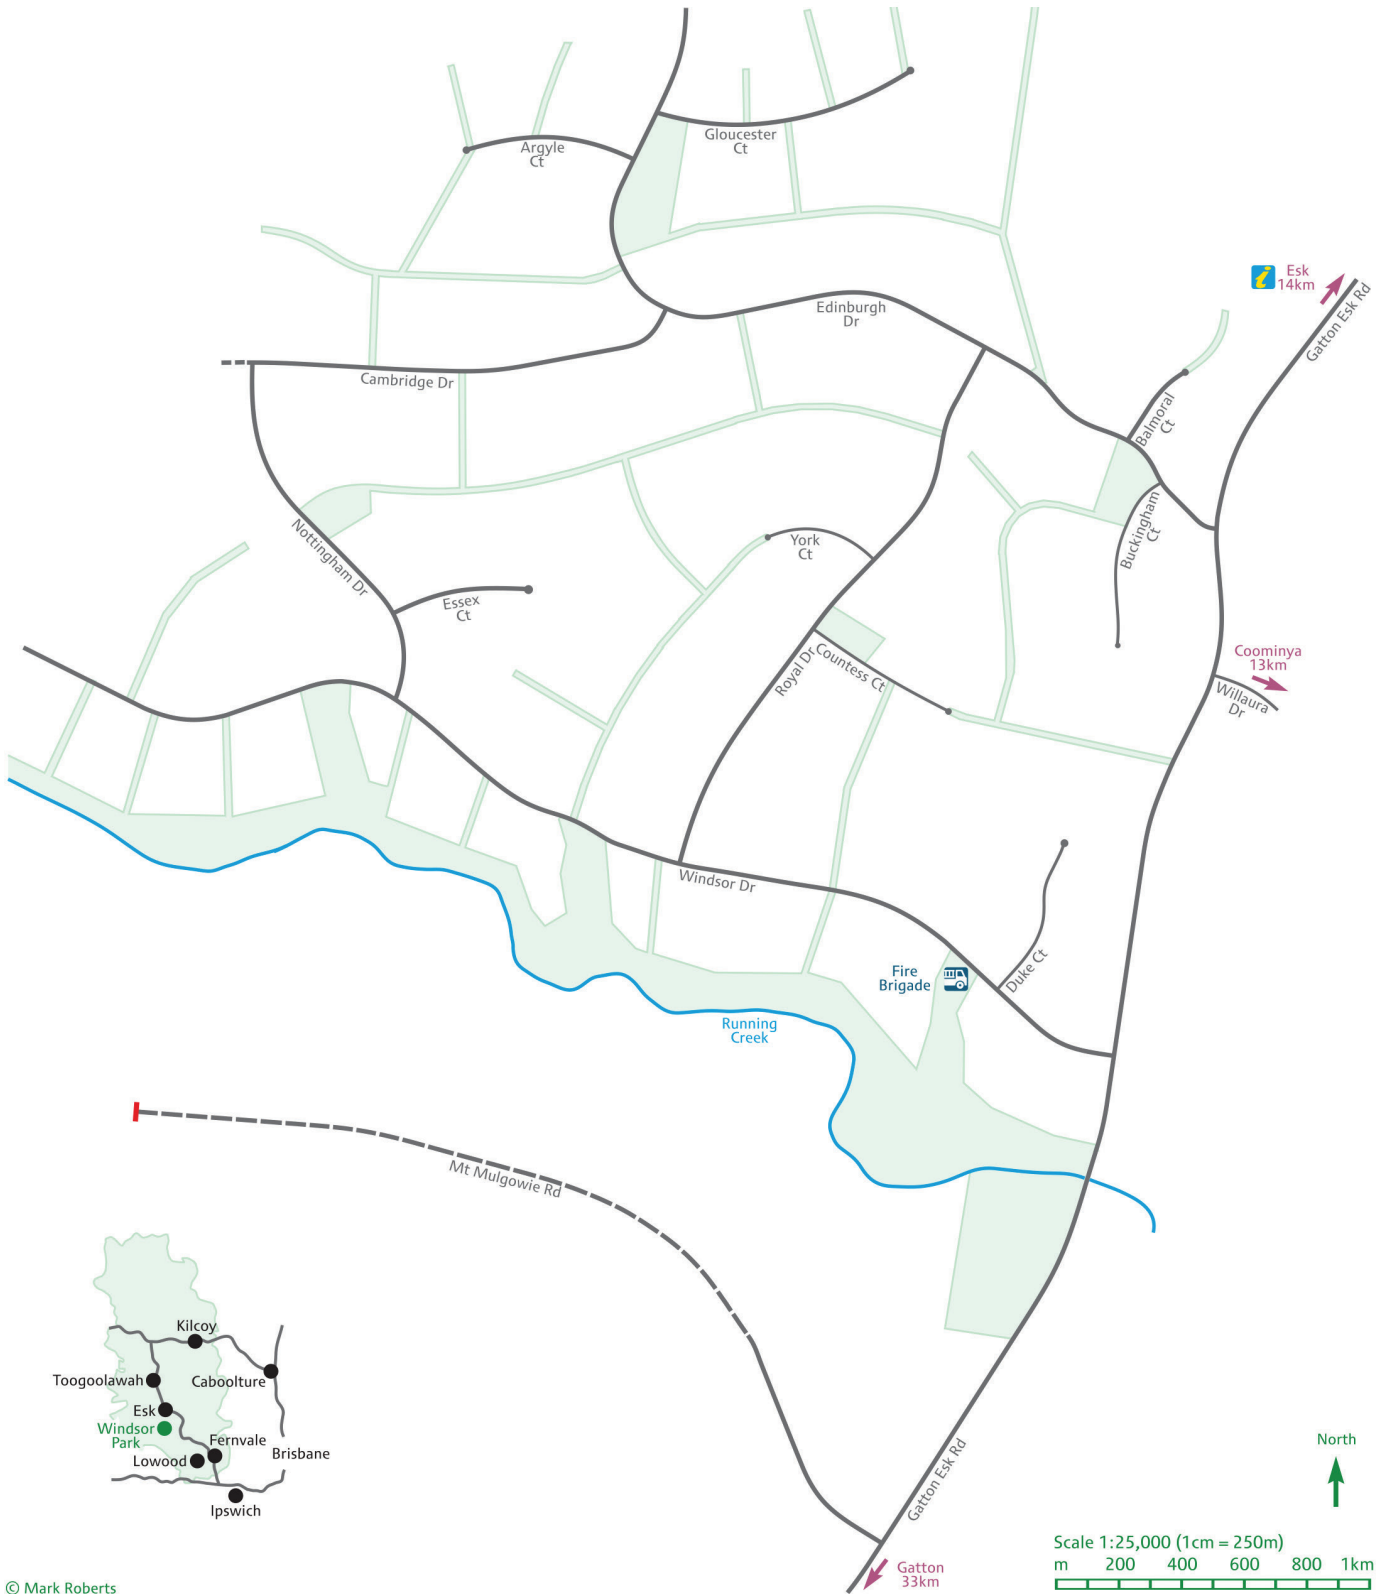

Windsor Park

© Mark Roberts

VISITOR INFORMATION CENTRES

ESK
(07) 5424 2923
82 Ipswich Street

FERNVALE
(07) 5427 0200
1483 Brisbane Valley Highway

KILCOY
(07) 5422 0440
41 Hope Street

TOOGOOLAWAH
(07) 5423 1036
29 Factory Road