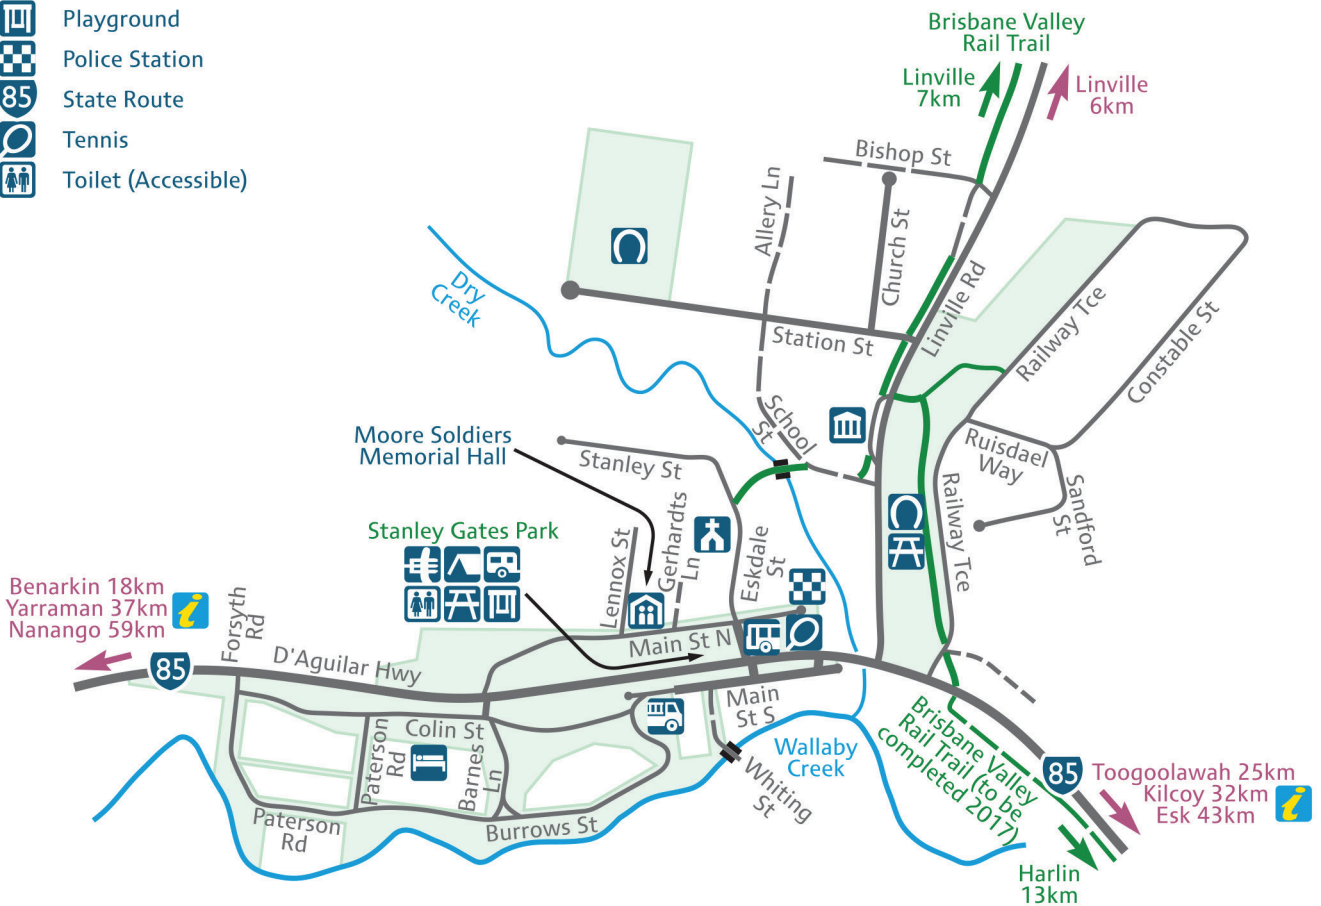

- Accommodation
- Barbecue
- Bus Stop
- Camping
- Caravans and RVs
- Fire Station
- Hall
- Horse yards
- Information Centre (Accredited)
- Museum/Historic Building
- Picnic Table
- Place of Worship
- Playground
- Police Station
- State Route
- Tennis
- Toilet (Accessible)

© Mark Roberts

Scale 1:10,000 (1cm = 100m)
 m 100 200 300 400 500

VISITOR INFORMATION CENTRES

ESK
 (07) 5424 2923
 82 Ipswich Street

FERNVALE
 (07) 5427 0200
 1483 Brisbane Valley Highway

KILCOY
 (07) 5422 0440
 41 Hope Street

TOOGOLAWAH
 (07) 5423 1036
 29 Factory Road

Somerset
 REAL COUNTRY REAL ADVENTURE

www.somerset.qld.gov.au