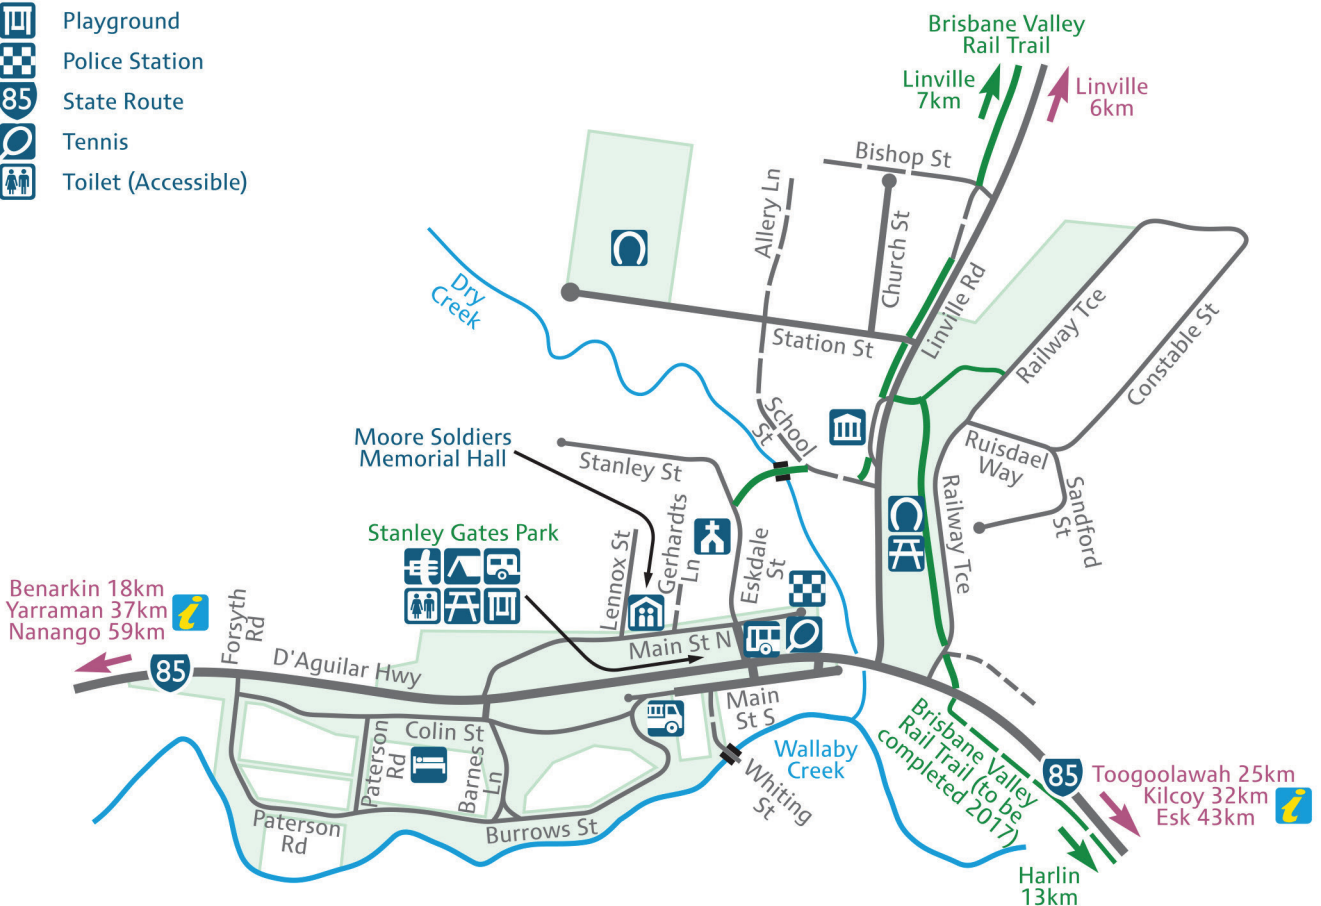

# Moore

- Accommodation
- Barbecue
- Bus Stop
- Camping
- Caravans and RVs
- Fire Station
- Hall
- Horse yards
- Information Centre (Accredited)
- Museum/Historic Building
- Picnic Table
- Place of Worship
- Playground
- Police Station
- State Route
- Tennis
- Toilet (Accessible)

© Mark Roberts

Scale 1:10,000 (1cm = 100m)  
 m 100 200 300 400 500

## VISITOR INFORMATION CENTRES

**FERNVALE**  
 (07) 5427 0200  
 1483 Brisbane Valley Highway

**ESK**  
 (07) 5424 2923  
 82 Ipswich Street

**KILCOY**  
 (07) 5422 0440  
 41 Hope Street

**Somerset**  
 REAL COUNTRY REAL ADVENTURE