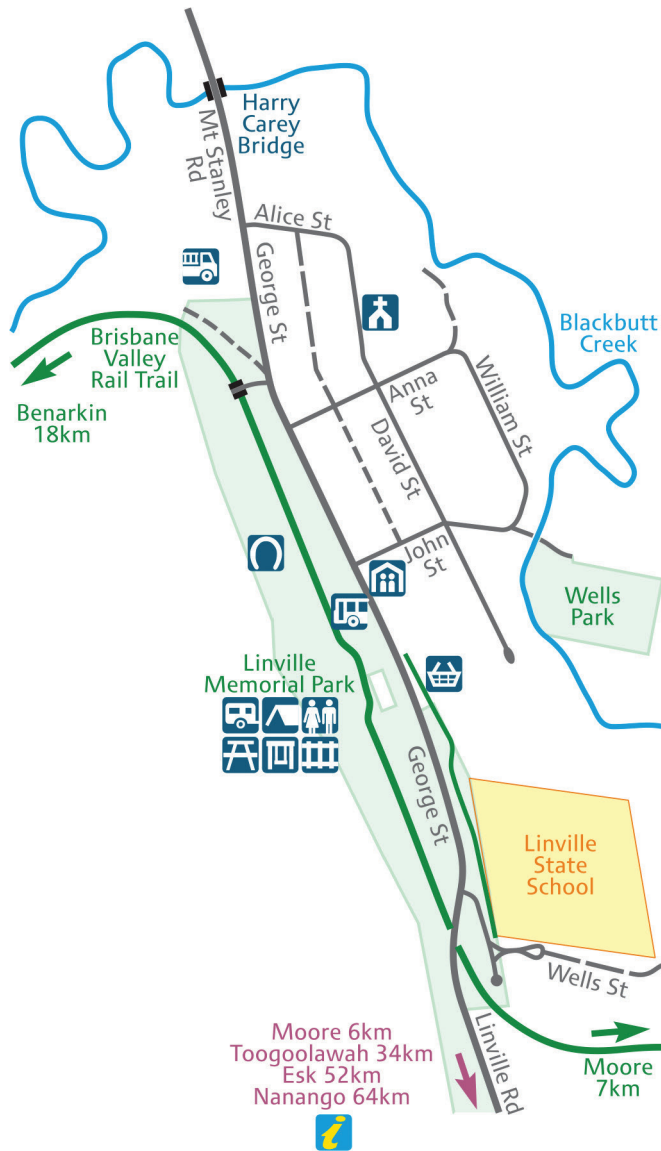

- Bus Stop
- Camping
- Caravans and RVs
- Fire Station
- Hall
- Horse yards
- Information Centre (Accredited)
- Picnic Table
- Place of Worship
- Playground
- Railway Station - Historic
- Supermarket / General Store
- Toilet

© Mark Roberts

## VISITOR INFORMATION CENTRES

**ESK**  
(07) 5424 2923  
82 Ipswich Street

**FERNVALE**  
(07) 5427 0200  
1483 Brisbane Valley Highway

**KILCOY**  
(07) 5422 0440  
41 Hope Street

**TOOGOOLAWAH**  
(07) 5423 1036  
29 Factory Road