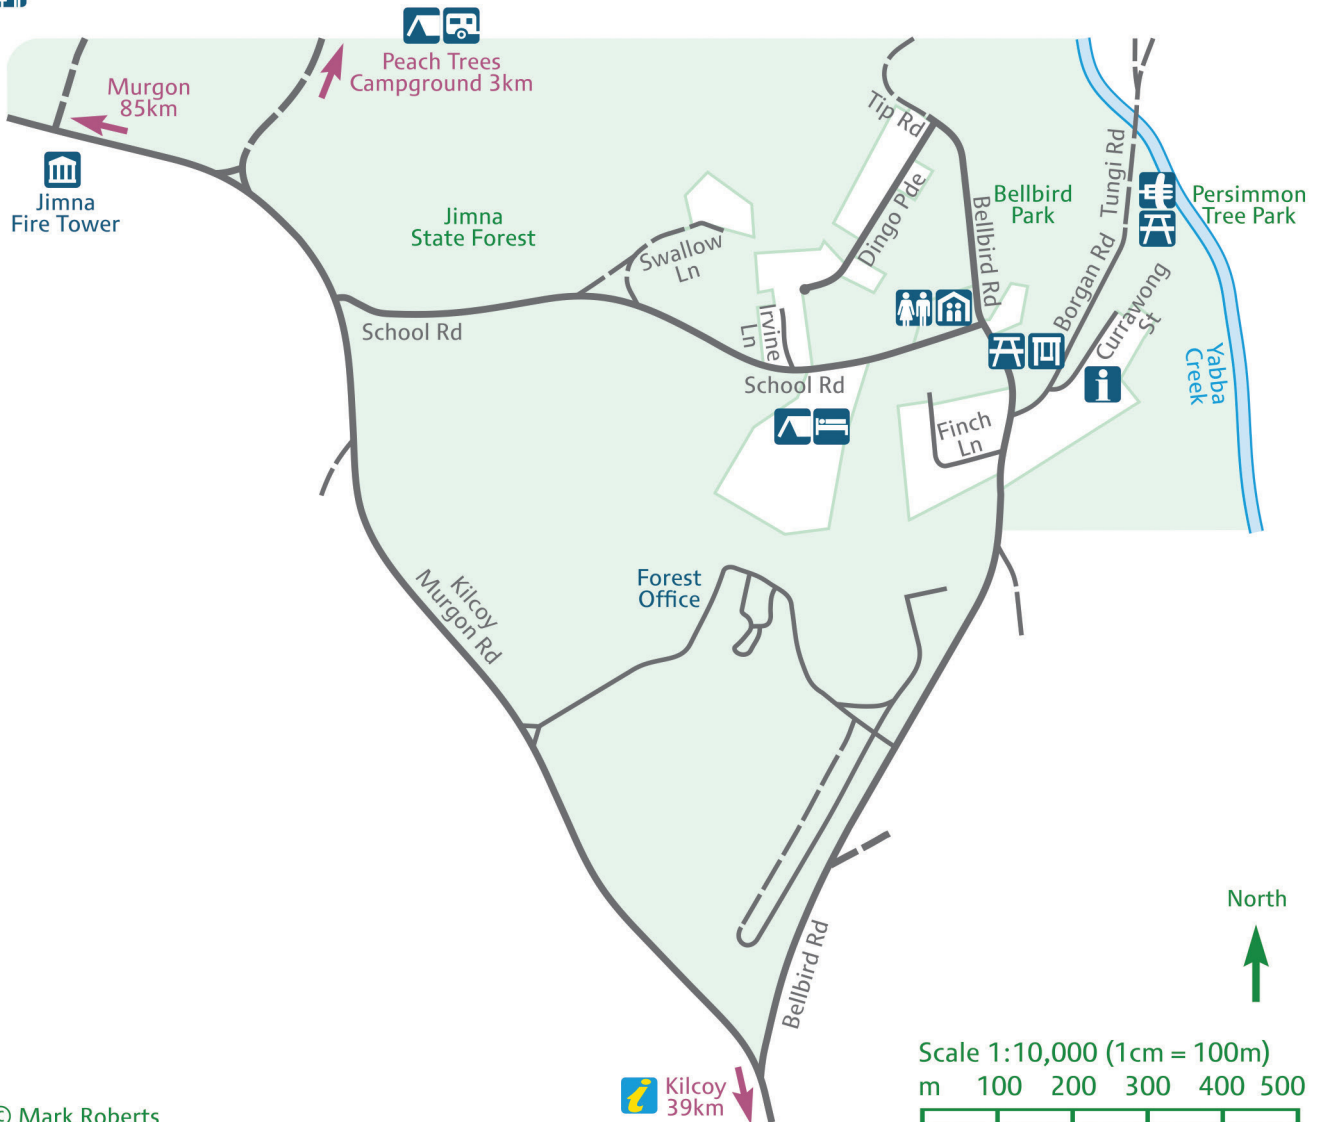

-  Accommodation
-  Barbecue
-  Camping
-  Caravans and RVs
-  Hall
-  Information Centre (Accredited)
-  Information Centre (Non-accredited)
-  Museum/Historic Building
-  Picnic Table
-  Playground
-  Toilet

© Mark Roberts

VISITOR INFORMATION CENTRES

FERNVALE
(07) 5427 0200
1483 Brisbane Valley Highway

ESK
(07) 5424 2923
82 Ipswich Street

KILCOY
(07) 5422 0440
41 Hope Street

Somerset
REAL COUNTRY REAL ADVENTURE