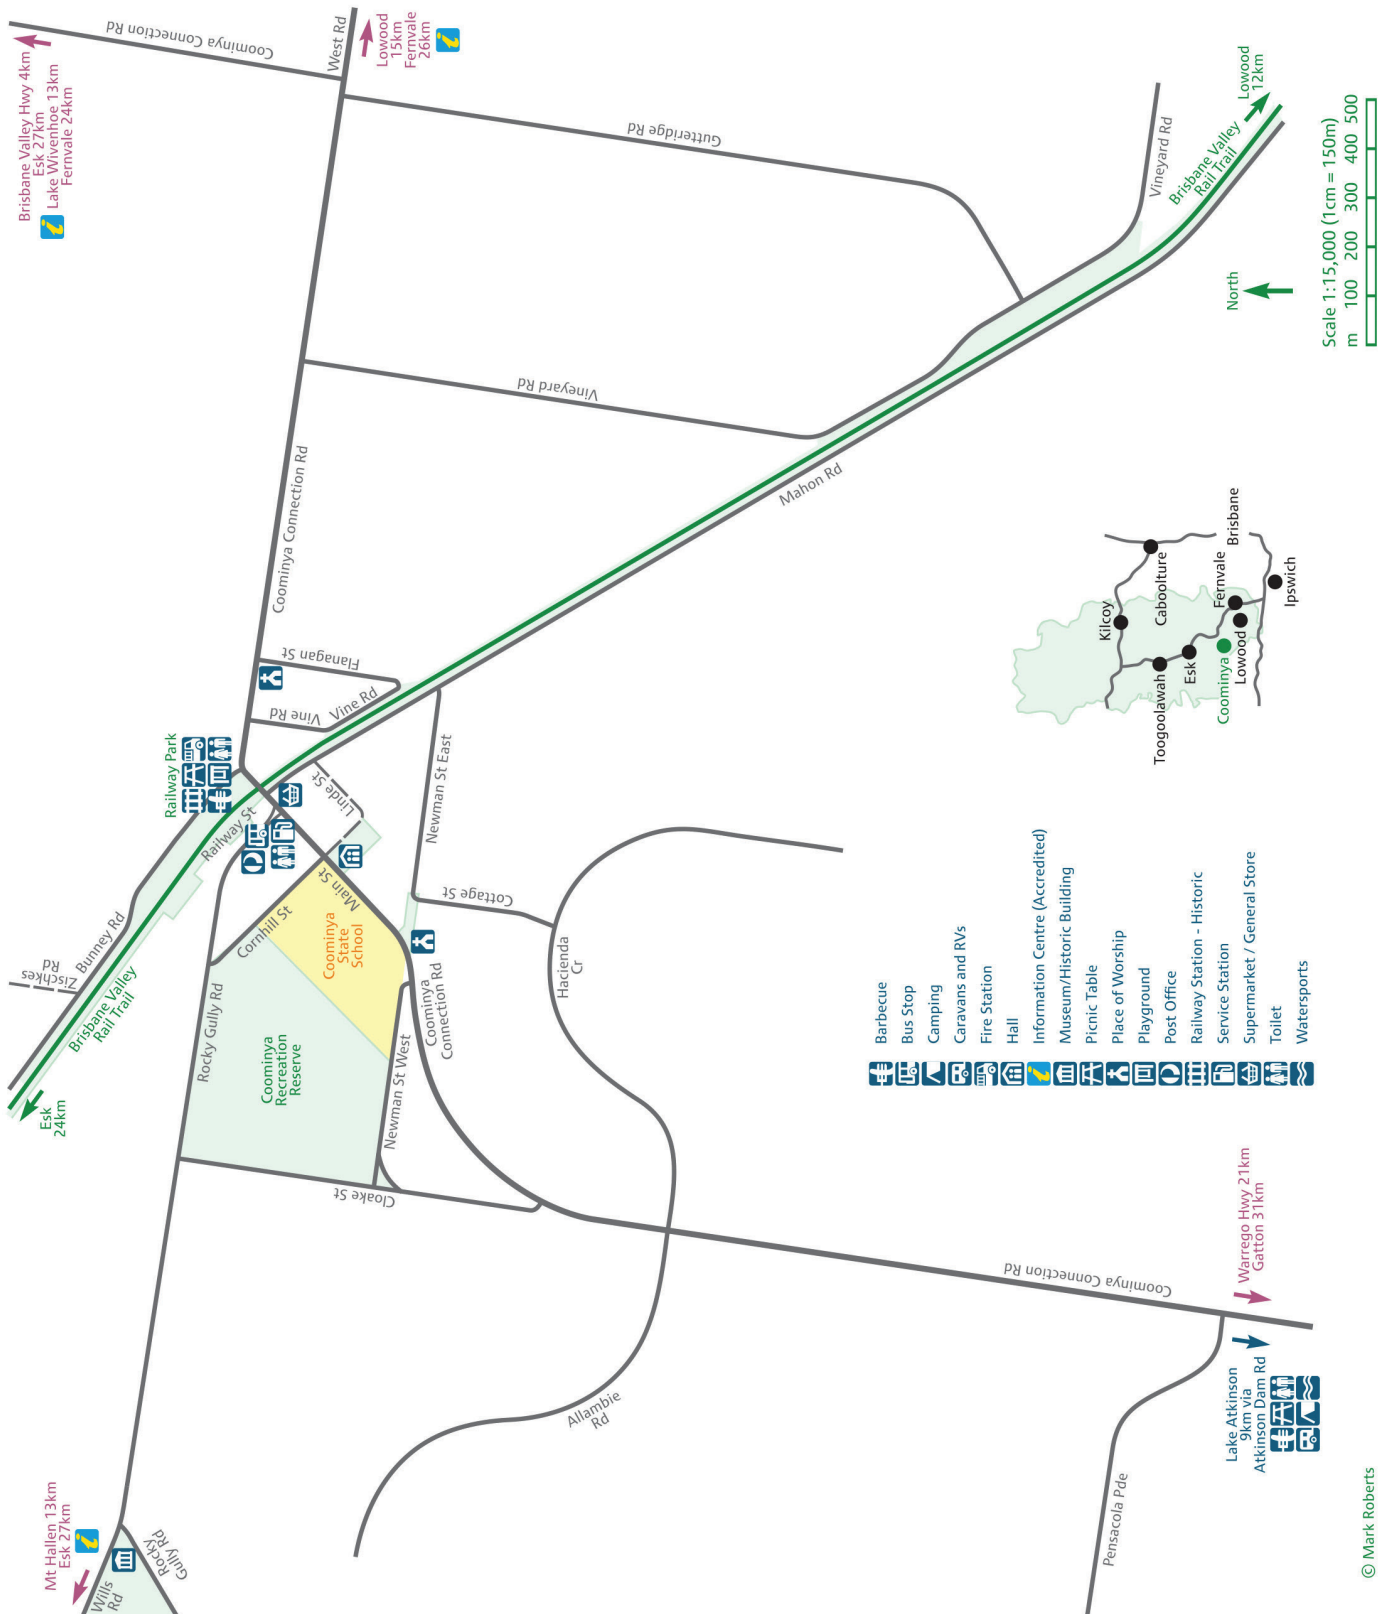

Coominya

© Mark Roberts

VISITOR INFORMATION CENTRES

ESK
(07) 5424 2923
82 Ipswich Street

FERNVALE
(07) 5427 0200
1483 Brisbane Valley Highway

KILCOY
(07) 5422 0440
41 Hope Street

TOOGOLAWAH
(07) 5423 1036
29 Factory Road