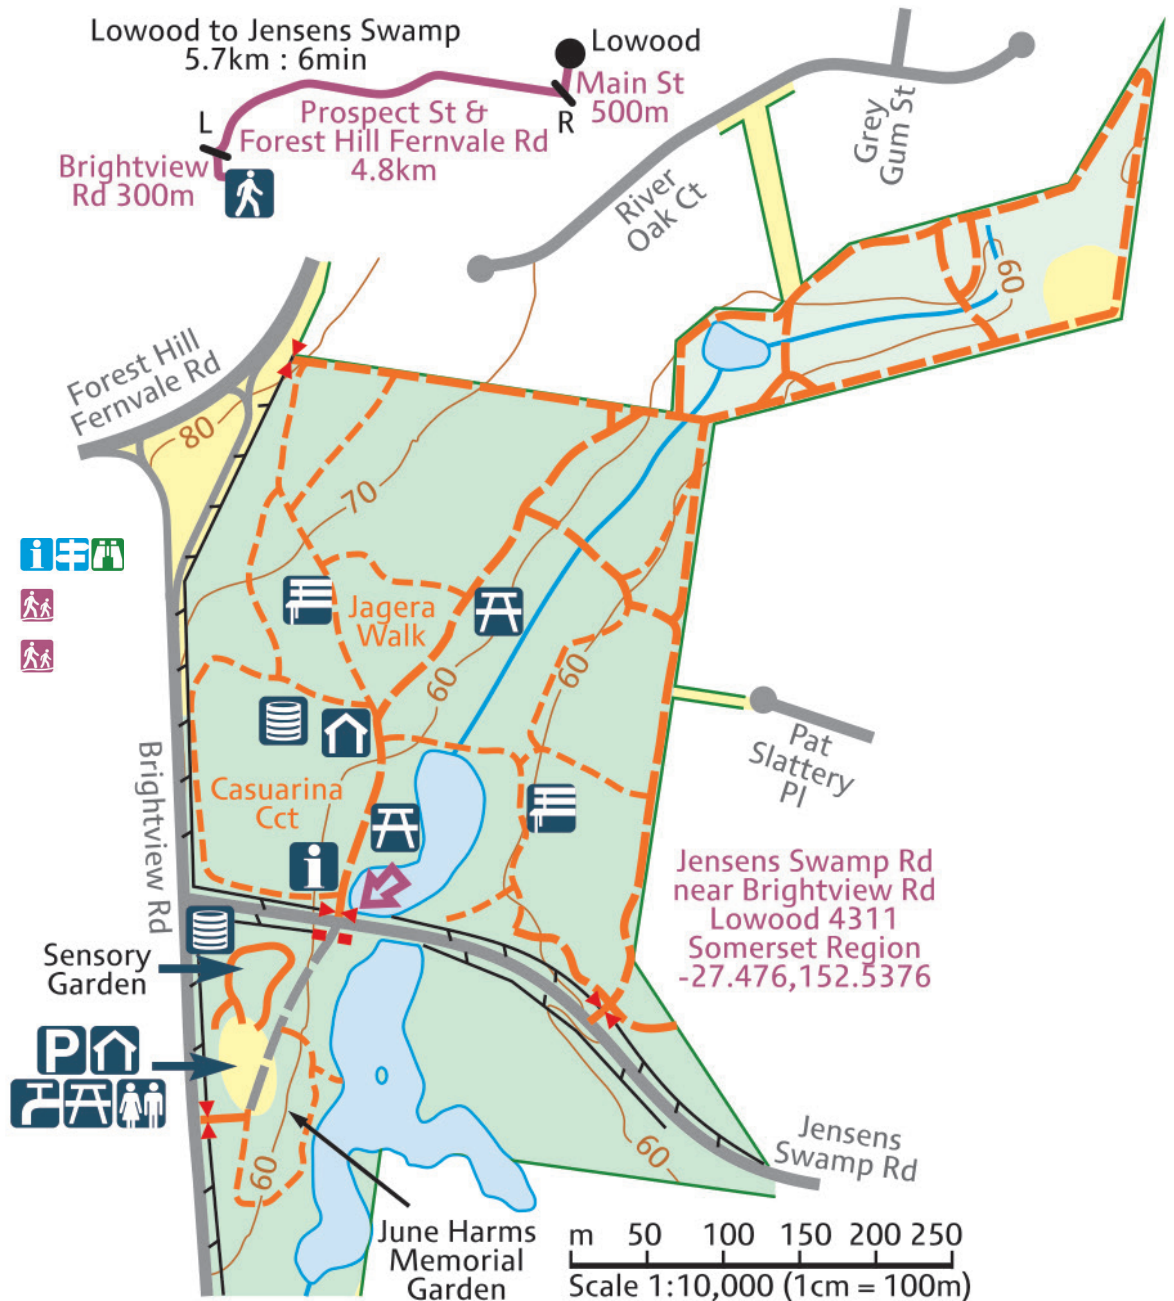

# Somerset

REAL COUNTRY REAL ADVENTURE

## Jensens Swamp Environmental Reserve

## VISITOR INFORMATION CENTRES

**ESK**  
(07) 5424 2923  
82 Ipswich Street

**FERNVALE**  
(07) 5427 0200  
1483 Brisbane Valley Highway

**KILCOY**  
(07) 5422 0440  
41 Hope Street

**TOOGOOLOWAH**  
(07) 5423 1036  
29 Factory Road

[experiencesomerset.com.au](http://experiencesomerset.com.au)

#experiencesomerset

#somersetqld

LIKE US ON facebook

Instagram

\*This map was compiled by Somerset Regional Council and was accurate as at 4 June 2018