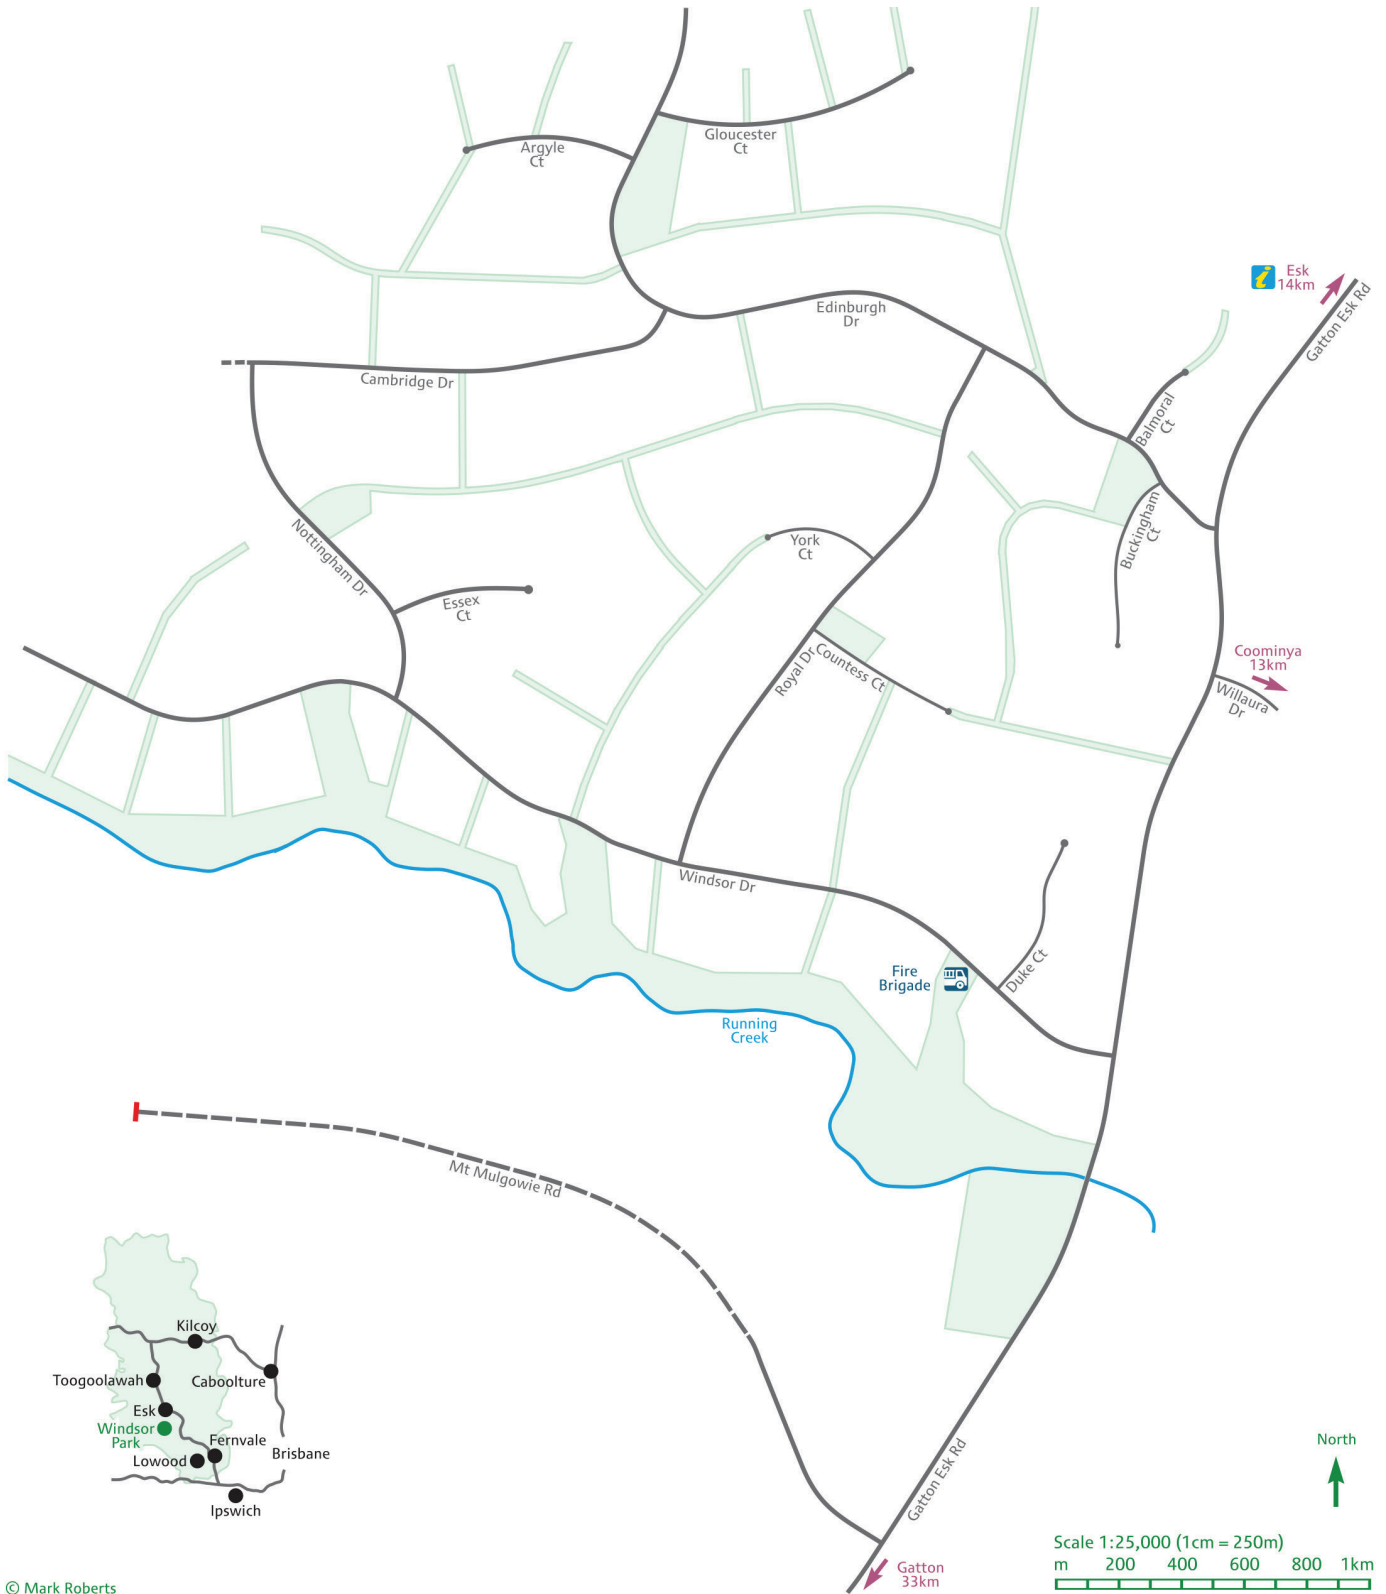

# Windsor Park

© Mark Roberts

## VISITOR INFORMATION CENTRES

**FERNVALE**  
 (07) 5427 0200  
 1483 Brisbane Valley Highway

**ESK**  
 (07) 5424 2923  
 82 Ipswich Street

**KILCOY**  
 (07) 5422 0440  
 41 Hope Street

**Somerset**  
 REAL COUNTRY REAL ADVENTURE