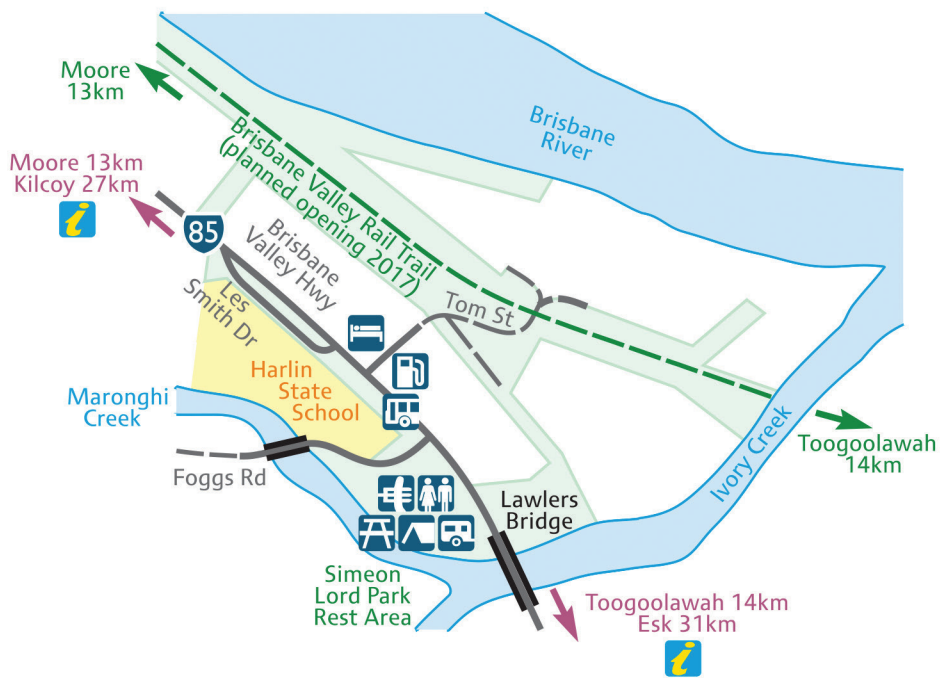

Harlin

- Accommodation
- Barbecue
- Bus Stop
- Camping
- Caravans and RVs
- Information Centre (Accredited)
- Picnic Table
- Service Station
- State Route
- Toilet

© Mark Roberts

Scale 1:10,000 (1cm = 100m)
 m 100 200 300 400 500

VISITOR INFORMATION CENTRES

FERNVALE
 (07) 5427 0200
 1483 Brisbane Valley Highway

ESK
 (07) 5424 2923
 82 Ipswich Street

KILCOY
 (07) 5422 0440
 41 Hope Street

Somerset
 REAL COUNTRY REAL ADVENTURE

facebook Instagram www.somerset.qld.gov.au