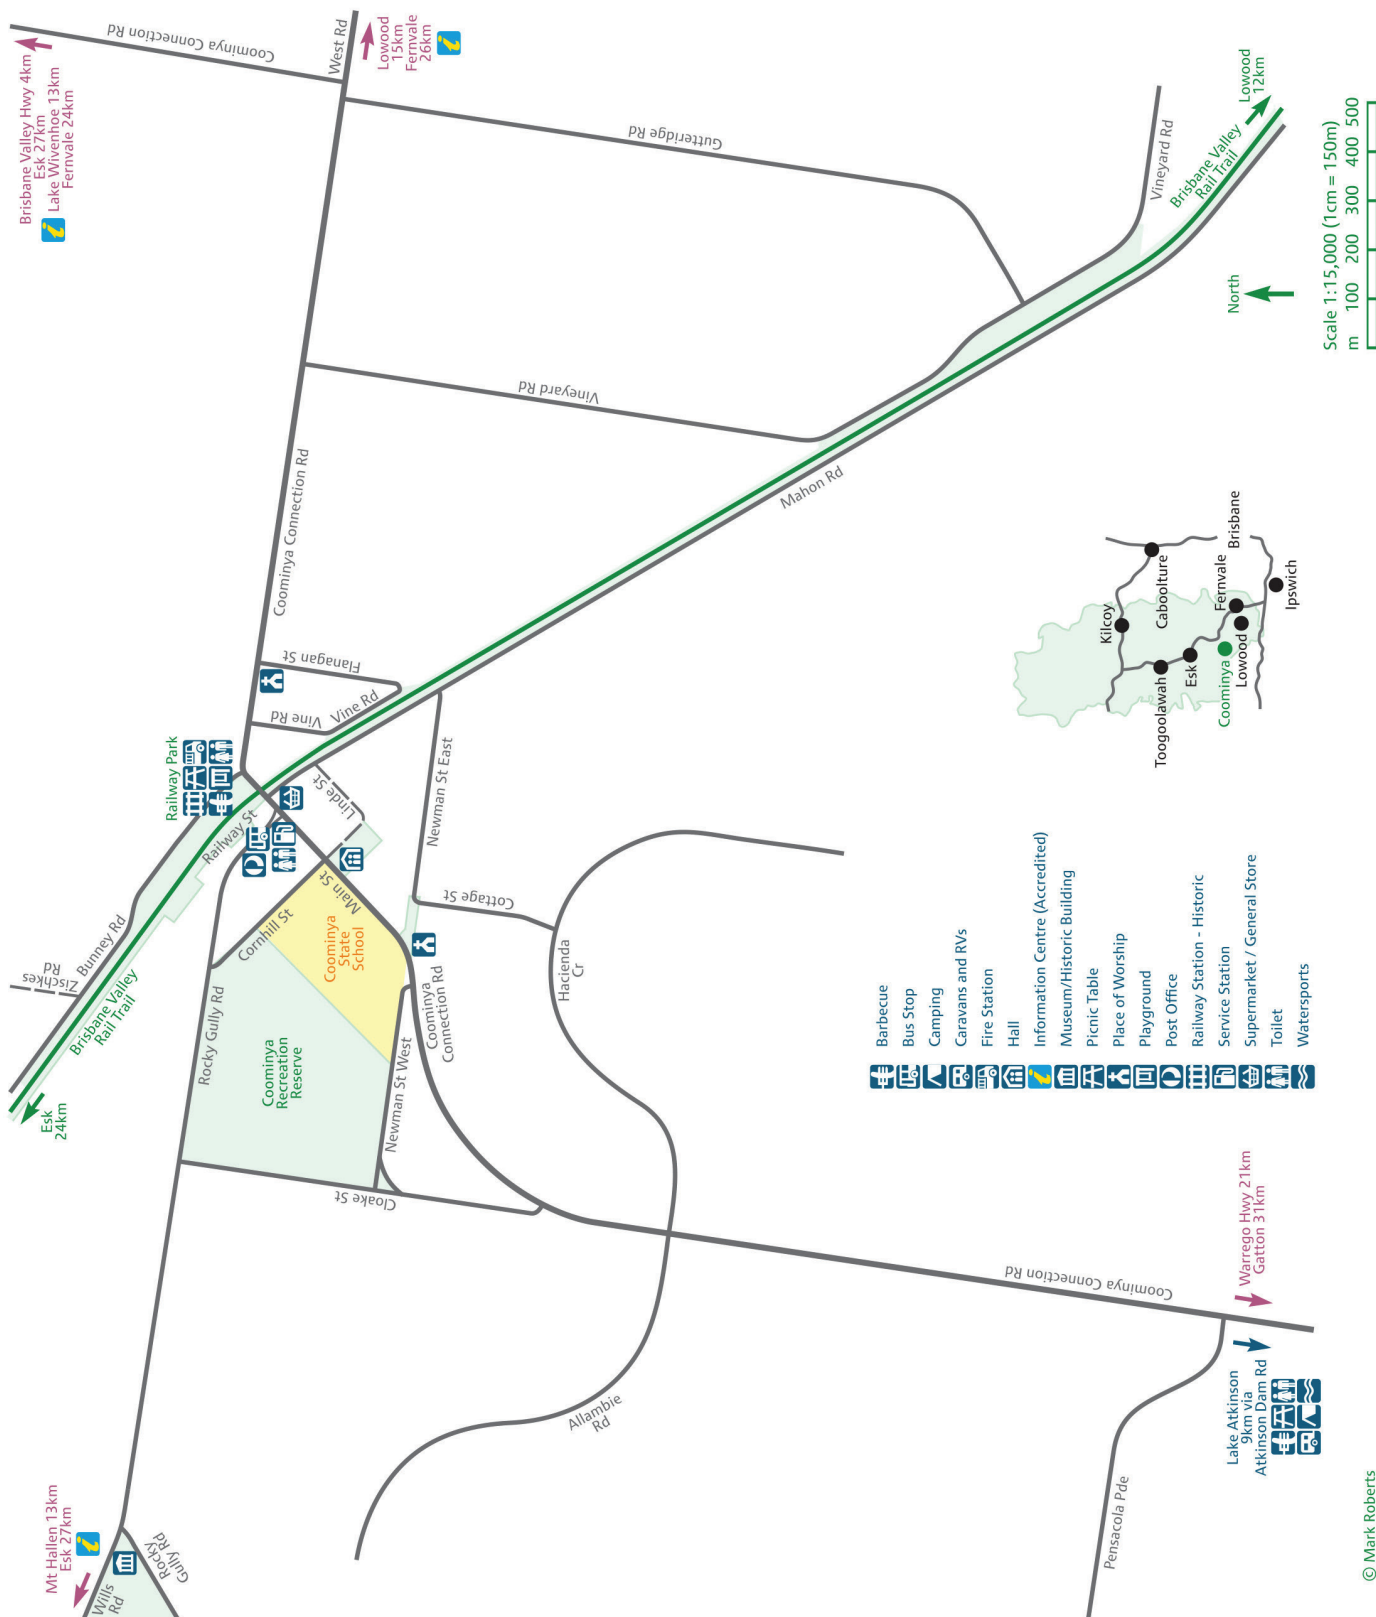

Coominya

© Mark Roberts

VISITOR INFORMATION CENTRES

FERNVALE
(07) 5427 0200
1483 Brisbane Valley Highway

ESK
(07) 5424 2923
82 Ipswich Street

KILCOY
(07) 5422 0440
41 Hope Street